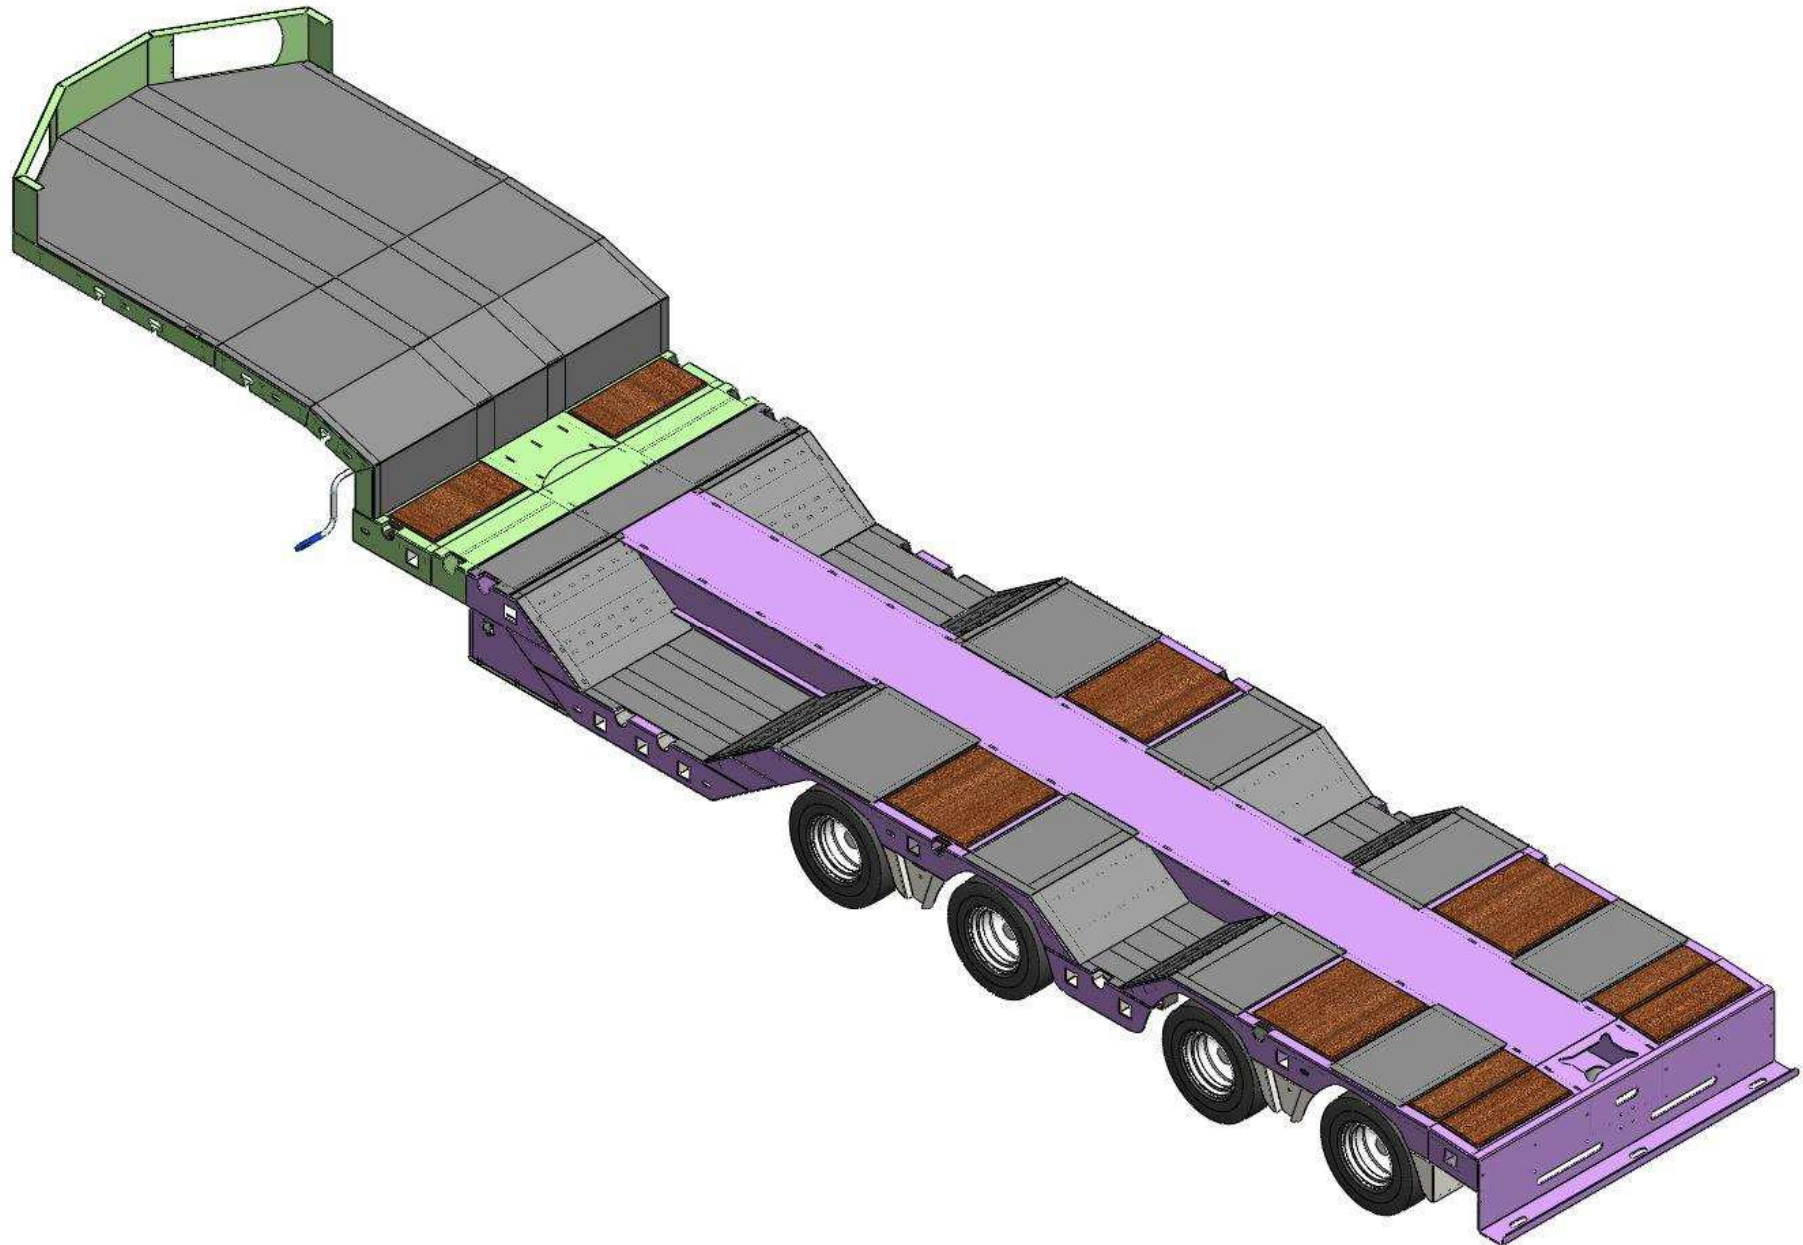

MEGA

TRAILERS

OZGUL[®]

Lowbed semi-trailer 4 axle / LOZ-W4/9500 EXTD HYDRO WH (L: 18.500 mm)

MEGA

TRAILERS

Lowbed semi-trailer 4 axle / LOZ-W4/9500 EXTD HYDRO WH (L: 18.500 mm)

OZGUL®